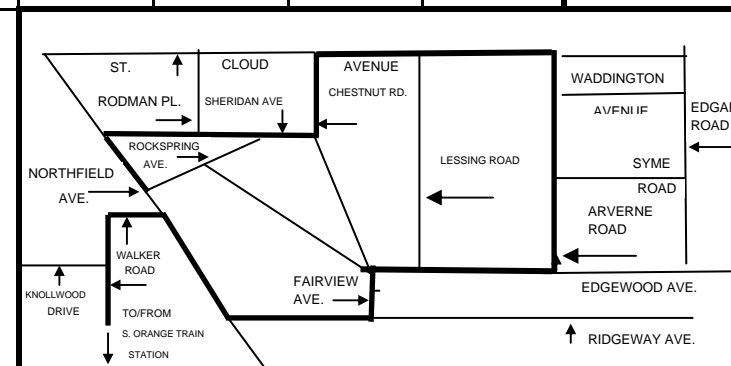

SHUTTLE SERVICE HOTLINE (973) 325-4183